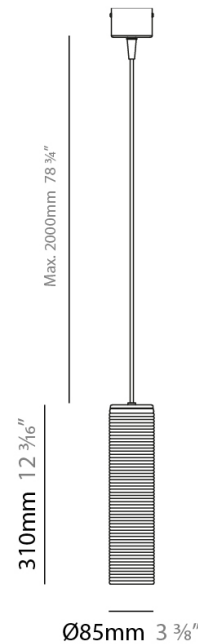

PROJECT	
TYPE	
NOTES	
QUANTITY	
DATE	

CLIO SUSPENSION

D81549-BLK-CRY

GENERAL

Series: Ladies
Subseries: Clio
Brand: Panzeri
Division: Design
Mounting Type: Suspension
Mounting Location: Ceiling
Subcategory: Pendant

PHYSICAL

Shape: Cylinder
Diameter (mm): 85
Diameter (in): 3 ³/₈
Height (mm): 310
Height (in): 12 ³/₁₆
Max. Overall Height (mm): 2310
Max. Overall Height (in): 90 ¹⁵/₁₆
Light Distribution: Direct
Weight (kg): 1.20
Weight (lbs): 2.64
Diffuser: Crystal Blown Glass
Holder Finish: Black
Fixture Material: Glass / Aluminum
Cable Details: 2200mm / 86 5/8" Cable

ELECTRICAL

Number of Lamps: 1
Lamp Type: LED Retrofit
Lamp Shape: A19
Bulb Included: Bulb Not Included
Max. Wattage Per Lamp (W): 7
Lamp Base: E26
Input Voltage (V): 120

LED

OPTICAL

RATINGS AND CERTIFICATIONS

Certified By: CSA Certified to UL and CSA Standards
IP rating: IP20