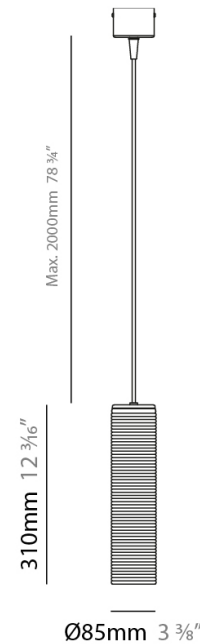

PROJECT	
TYPE	
NOTES	
QUANTITY	
DATE	

CLIO SUSPENSION

D81549-BLK-AMB

GENERAL

Series: Ladies
Subseries: Clio
Brand: Panzeri
Division: Design
Mounting Type: Suspension
Mounting Location: Ceiling
Subcategory: Pendant

PHYSICAL

Shape: Cylinder
Diameter (mm): 85
Diameter (in): 3 ³/₈
Height (mm): 310
Height (in): 12 ³/₁₆
Max. Overall Height (mm): 2310
Max. Overall Height (in): 90 ¹⁵/₁₆
Light Distribution: Direct
Weight (kg): 1.20
Weight (lbs): 2.64
Diffuser: Amber Blown Glass
Holder Finish: Black
Fixture Material: Glass / Aluminum
Cable Details: 2200mm / 86 5/8" Cable

ELECTRICAL

Number of Lamps: 1
Lamp Type: LED Retrofit
Lamp Shape: A19
Bulb Included: Bulb Not Included
Max. Wattage Per Lamp (W): 7
Lamp Base: E26
Input Voltage (V): 120

LED

OPTICAL

RATINGS AND CERTIFICATIONS

Certified By: CSA Certified to UL and CSA Standards
IP rating: IP20